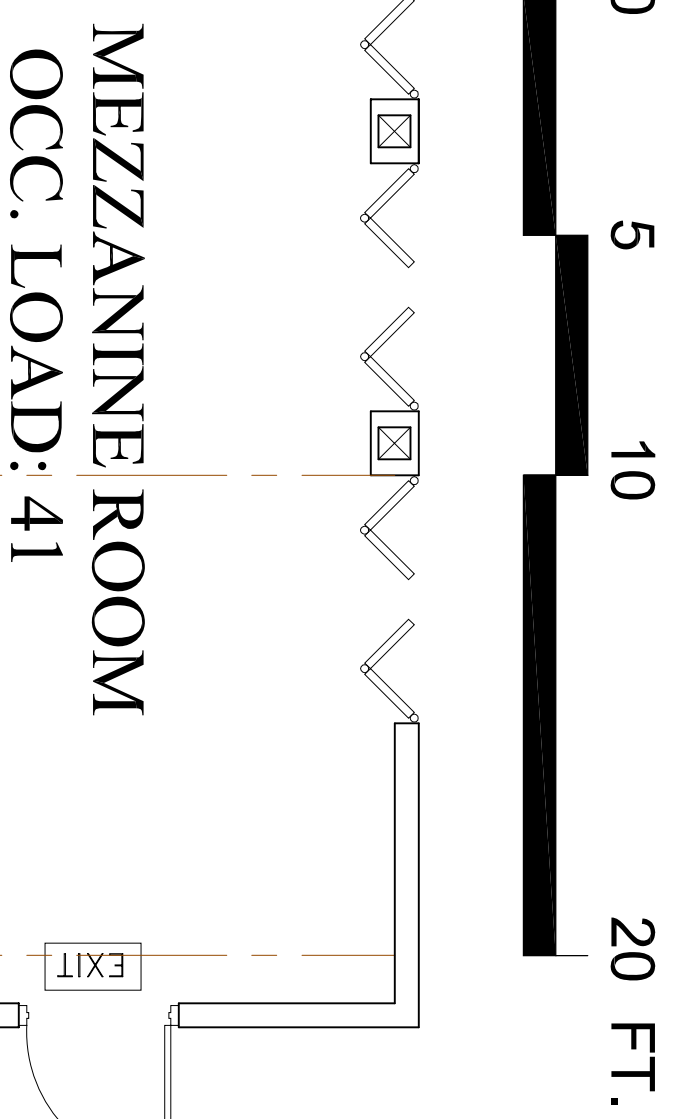

GRAND BALLROOM

COCKTAIL LOUNGE

BAR

PATIO DECK

LOWER DINING AREA

MEZZANINE ROOM
OCC. LOAD: 41

CORRIDOR

MEZZANINE ROOM
LUMINARIAS RESTAURANT

KEY MAP